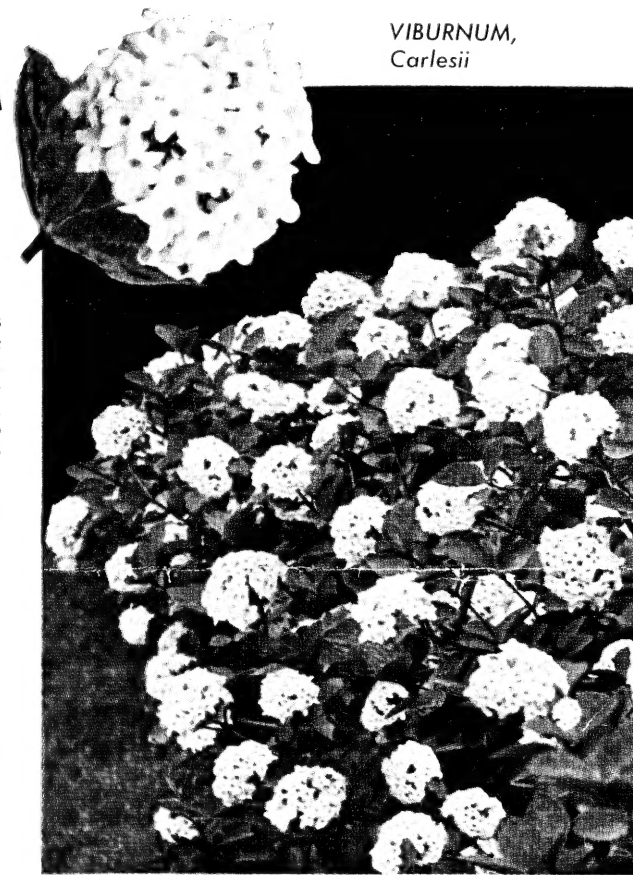

VIBURNUM,
Carlesii

HYPERICUM, *Hidcote*

A compact, twiggy shrub covered throughout the summer with bright yellow, cup-like flowers. In cold winters, it may freeze back to the ground, but will spring up again from the base and produce masses of flowers.

	100	1000	
2 1/4-in. pots	$22.50	$200.00	Spring delivery only
2-year F. G.	50.00	450.00